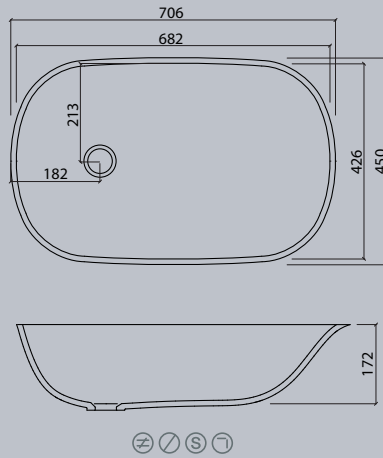

VDS 417

VDS 445

VDS 450

VDS 800

Use the VB series to individually design the washing area for your little ones according to your own ideas.

Washbasin baby

VB 67

VB 68