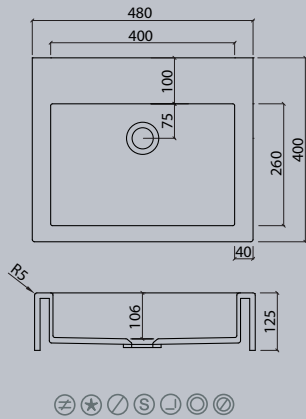

VDC x.370

Flexible lengths are possible with the VDC series. Create your own individual washstands from 300 mm to max. 1500 mm long.

VIVARI® TOP picks up the traditional shape of the washbasin. The clear emphasis on the basin shape transforms them into a contemporary design.

Sit-on basins

vdc

VDC 400.260 TOP

VDC 450.300 TOP

VDC 450 TOP

VDC 600.300 TOP

VDC 1100 TOP

VDC 500.300 TOP