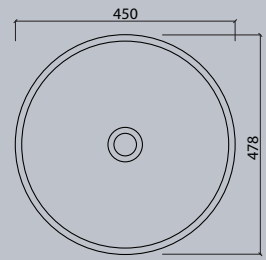

VR 24

VR 30

VR 45

Washbasin round

vr

The VR series basins adapt to every installation situation, the outlet cover is available in two formats: Standard (S) and Integrated (I).