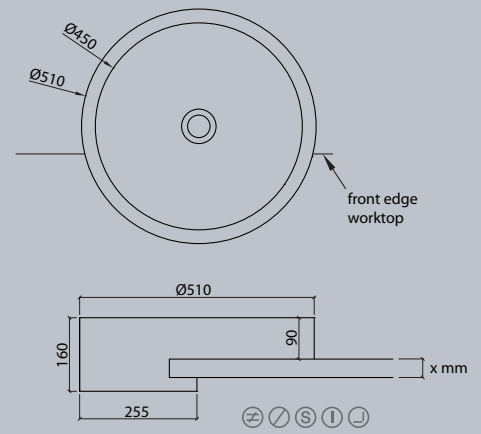

Sit-on basins

vda

VDA 47 TOP

VDA 58 TOP

VDA 58.370 TOP

VDA 1100 TOP

The circle is a shape with maximum symmetry.

Sit-on basin/
Sit-on bowls

vdr/vr

VDR 30/TOP

VDR 37/TOP

VDR 45/TOP

VR 50 FS

VR 60 FS

VDRO 30

VDRO 37

VDRO 45

Semi-recessed basins

vdro

VIVARI® VDRO series, the basin option for washing areas with limited space. The precisely defined edge enables precise fitting installation in all countertop materials.

VIVARI® WT is the compact solution for your bathroom. With an integrated top, the washstands allow you a unique creative and flexible option to realise your own personal ideas.