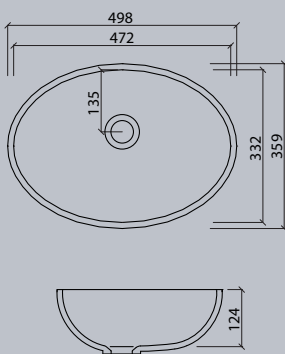

VIVARI® VO series – attractive designs for your bathroom. Whether as a single or double washstand, VIVARI® basins give your bathroom a personal touch. Available as an integrated or countertop bowl, VIVARI® VO Series offers a strong design statement for your bathroom.

Washbasin oval

VO

VO 48