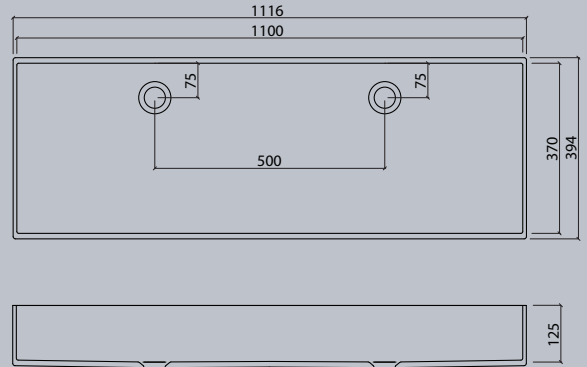

With clear geometries and deliberate emphasis on the basin shapes, the VDC series enable you to achieve individual styling in your bathroom.

Washbasin design

vdc

VDC 1100-2