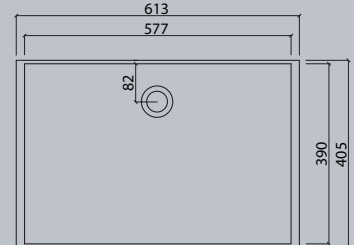

As an integral part of the washstands, VIVARI® basins are the hygienic partner in your daily life.

Washbasin design

vda

VDA 58.200