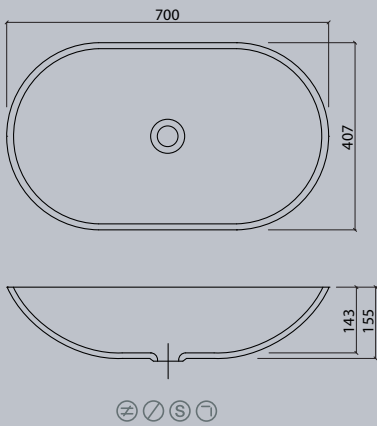

VDS 417

VDS 445

VDS 450

VDS 800

Use the VB series to individually design the washing area for your little ones according to your own ideas.

Washbasin baby

VB 67

VB 68