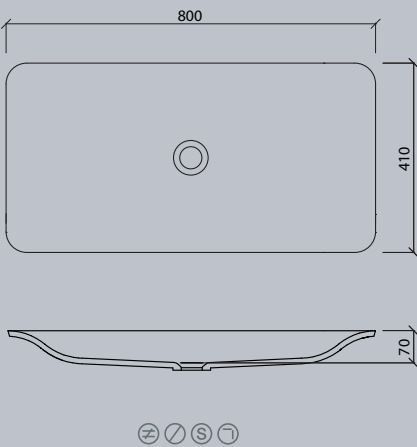

Use the VB series to individually design the washing area for your little ones according to your own ideas.

Washbasin baby

VB 800