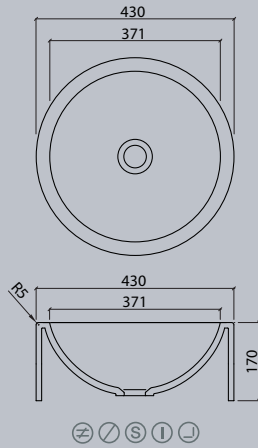

The circle is a shape with maximum symmetry.

Sit-on basin/
Sit-on bowls

vdr/vr

VDR 30/TOP

VDR 37/TOP