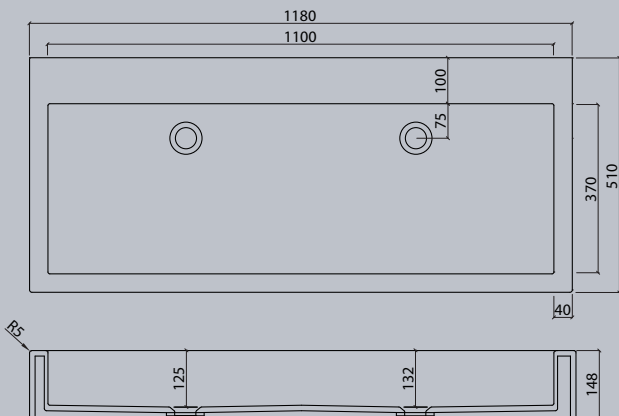

⊕ * / S L C ⊗

VDC 1100-2 TOP