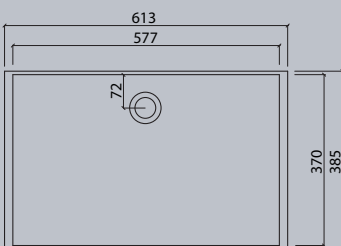

As an integral part of the washstands, VIVARI® basins are the hygienic partner in your daily life.

Washbasin design

vda

VDA 58.370