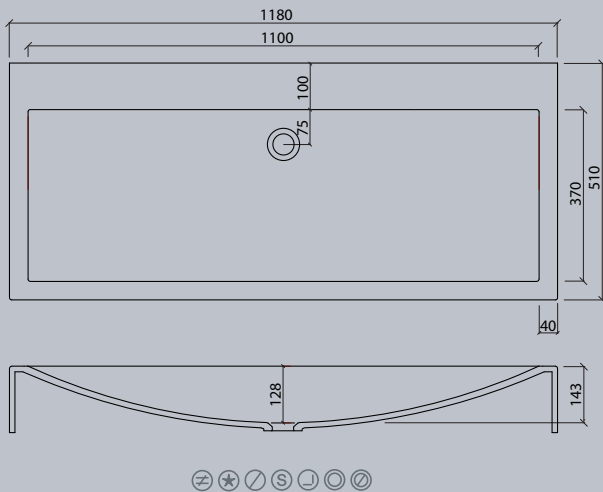

VDC x.370

Flexible lengths are possible with the VDC series. Create your own individual washstands from 300 mm to max. 1500 mm long.

VIVARI® TOP picks up the traditional shape of the washbasin. The clear emphasis on the basin shape transforms them into a contemporary design.

Sit-on basins

vda

VDA 47 TOP

VDA 58 TOP

VDA 58.370 TOP

VDA 1100 TOP

The circle is a shape with maximum symmetry.

Sit-on basin/
Sit-on bowls