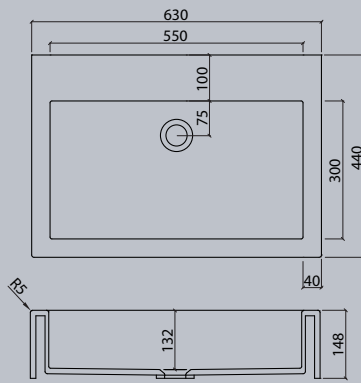

⊕ * / S L C ⊗

VDC 550.300 TOP