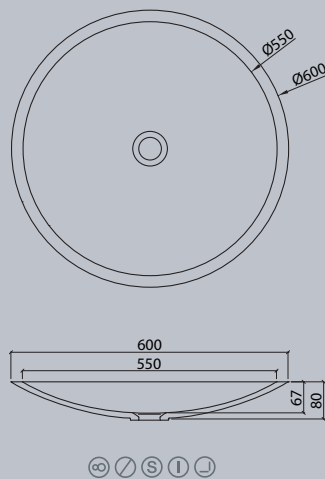

Sit-on basins

vda

VDA 47 TOP

VDA 58 TOP

VDA 58.370 TOP

VDA 1100 TOP

The circle is a shape with maximum symmetry.

Sit-on basin/
Sit-on bowls

vdr/vr

VDR 30/TOP

VDR 37/TOP

VDR 45/TOP

VR 50 FS

VR 60 FS

VDRO 30

VDRO 37

VDRO 45

Semi-recessed basins

vdro

VIVARI® VDRO series, the basin option for washing areas with limited space. The precisely defined edge enables precise fitting installation in all countertop materials.

VIVARI® WT is the compact solution for your bathroom. With an integrated top, the washstands allow you a unique creative and flexible option to realise your own personal ideas.