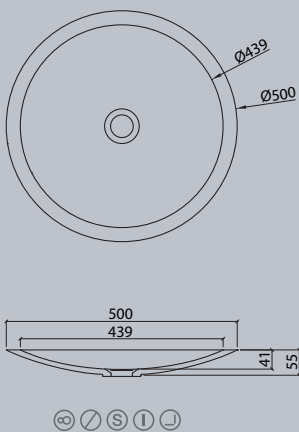

Sit-on basins

vda

VDA 47 TOP

VDA 58 TOP

VDA 58.370 TOP

VDA 1100 TOP

The circle is a shape with maximum symmetry.

Sit-on basin/
Sit-on bowls

vdr/vr

VDR 30/TOP

VDR 37/TOP

VDR 45/TOP

VR 50 FS

VR 60 FS

VDRO 30

VDRO 37