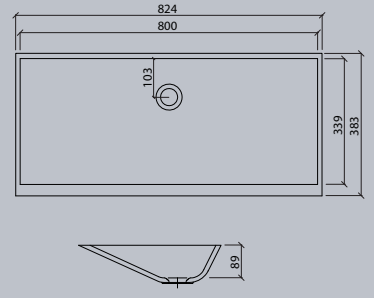

VDS 417

VDS 445

VDS 450

VDS 800

Use the VB series to individually design the washing area for your little ones according to your own ideas.

Washbasin baby

VB 67

VB 68