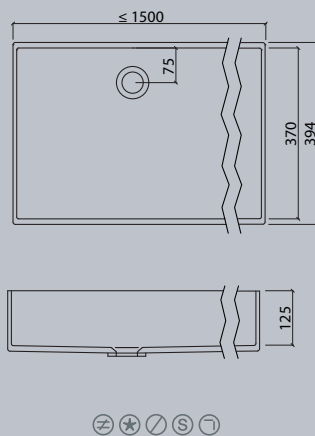

VDC x.370

Flexible lengths are possible with the VDC series. Create your own individual washstands from 300 mm to max. 1500 mm long.

VIVARI® TOP picks up the traditional shape of the washbasin. The clear emphasis on the basin shape transforms them into a contemporary design.