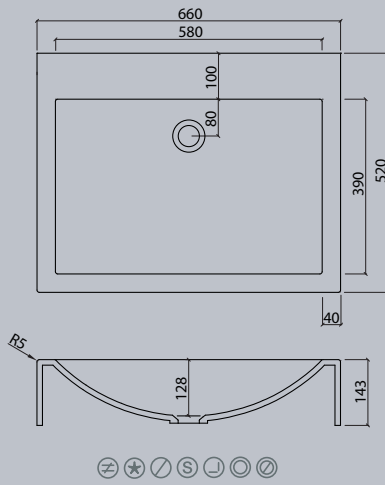

VDC x.370

Flexible lengths are possible with the VDC series. Create your own individual washstands from 300 mm to max. 1500 mm long.

VIVARI® TOP picks up the traditional shape of the washbasin. The clear emphasis on the basin shape transforms them into a contemporary design.

Sit-on basins

vdc

VDC 400.260 TOP

VDC 450.300 TOP

VDC 450 TOP

VDC 600.300 TOP

VDC 1100 TOP

VDC 500.300 TOP

Sit-on basins

vda

VDA 47 TOP

VDA 58 TOP

VDA 58.370 TOP

VDA 1100 TOP

The circle is a shape with maximum symmetry.

Sit-on basin/
Sit-on bowls