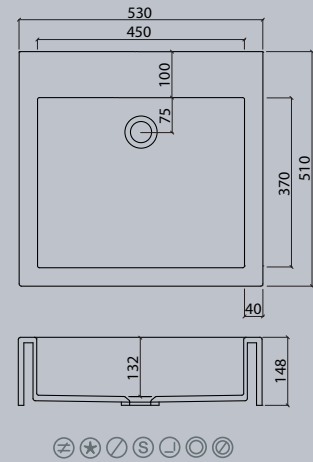

VDC x.370

Flexible lengths are possible with the VDC series. Create your own individual washstands from 300 mm to max. 1500 mm long.

VIVARI® TOP picks up the traditional shape of the washbasin. The clear emphasis on the basin shape transforms them into a contemporary design.

Sit-on basins

vdc

VDC 400.260 TOP

VDC 450.300 TOP

VDC 450 TOP

VDC 600.300 TOP

VDC 1100 TOP

VDC 500.300 TOP