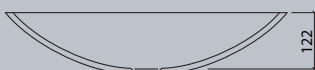

As an integral part of the washstands, VIVARI® basins are the hygienic partner in your daily life.

Washbasin design

vda

VDA 58.370