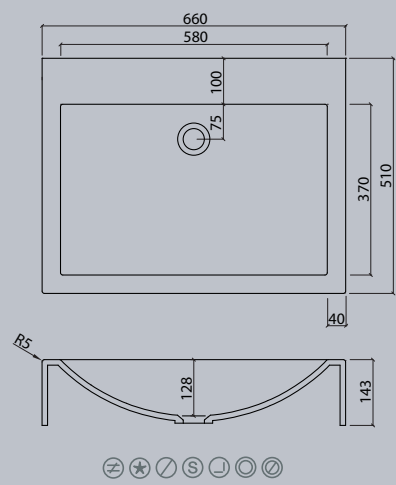

Sit-on basins

vda

VDA 47 TOP

VDA 58 TOP

VDA 58.370 TOP

VDA 1100 TOP

The circle is a shape with maximum symmetry.

Sit-on basin/
Sit-on bowls