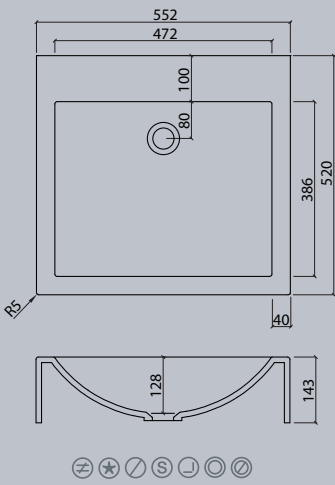

Sit-on basins

vdc

VDC 400.260 TOP

VDC 450.300 TOP

VDC 450 TOP

VDC 600.300 TOP

VDC 1100 TOP

VDC 500.300 TOP

Sit-on basins

vda

VDA 47 TOP

VDA 58 TOP

VDA 58.370 TOP

VDA 1100 TOP

The circle is a shape with maximum symmetry.

Sit-on basin/
Sit-on bowls