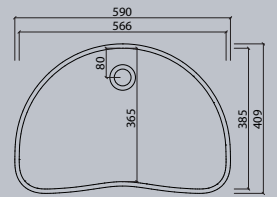

Washbasin design

vds/vdh

Opt for understatement in your bathroom with the unusual shapes of the VDS/VDH series. Use the colour diversity of the solid surface materials.