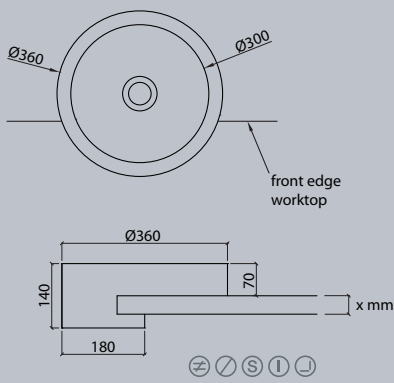

Sit-on basins

vda

VDA 47 TOP

VDA 58 TOP

VDA 58.370 TOP

VDA 1100 TOP

The circle is a shape with maximum symmetry.

Sit-on basin/
Sit-on bowls

vdr/vr

VDR 30/TOP

VDR 37/TOP

VDR 45/TOP

VR 50 FS

VR 60 FS

VDRO 30

VDRO 37