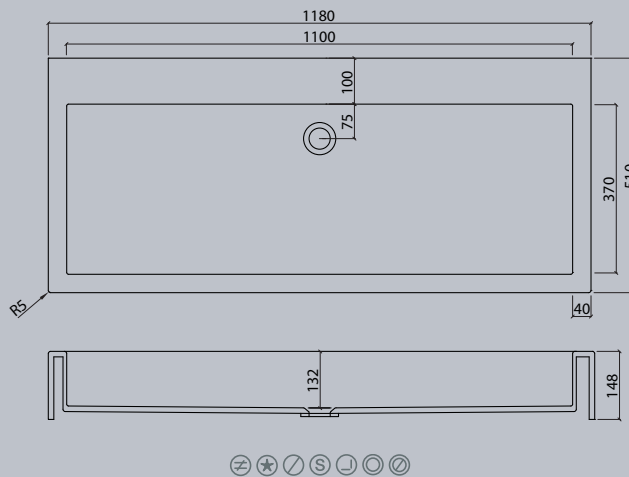

VDC x.370

Flexible lengths are possible with the VDC series. Create your own individual washstands from 300 mm to max. 1500 mm long.

VIVARI® TOP picks up the traditional shape of the washbasin. The clear emphasis on the basin shape transforms them into a contemporary design.

Sit-on basins

vdc

VDC 400.260 TOP

VDC 450.300 TOP

VDC 450 TOP

VDC 600.300 TOP

VDC 1100 TOP

VDC 500.300 TOP

Sit-on basins

vda

VDA 47 TOP

VDA 58 TOP

VDA 58.370 TOP

VDA 1100 TOP

The circle is a shape with maximum symmetry.

Sit-on basin/
Sit-on bowls