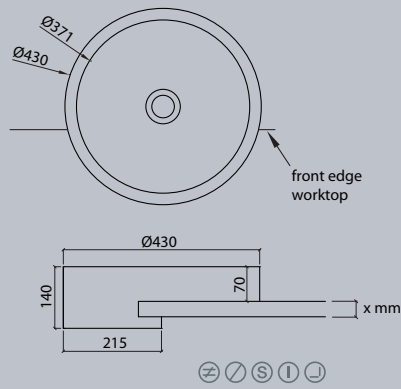

Sit-on basins

vda

VDA 47 TOP

VDA 58 TOP

VDA 58.370 TOP

VDA 1100 TOP

The circle is a shape with maximum symmetry.

Sit-on basin/
Sit-on bowls

vdr/vr

VDR 30/TOP

VDR 37/TOP

VDR 45/TOP

VR 50 FS

VR 60 FS

VDRO 30

VDRO 37