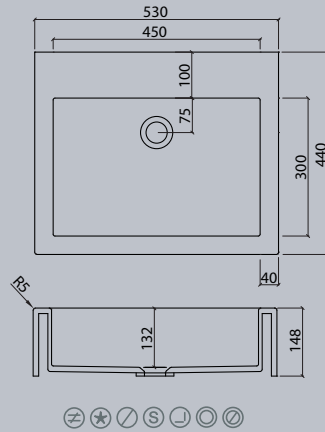

VDC x.370

Flexible lengths are possible with the VDC series. Create your own individual washstands from 300 mm to max. 1500 mm long.

VIVARI® TOP picks up the traditional shape of the washbasin. The clear emphasis on the basin shape transforms them into a contemporary design.

Sit-on basins

vdc

VDC 400.260 TOP

VDC 450.300 TOP

VDC 450 TOP

VDC 600.300 TOP

VDC 1100 TOP

VDC 500.300 TOP