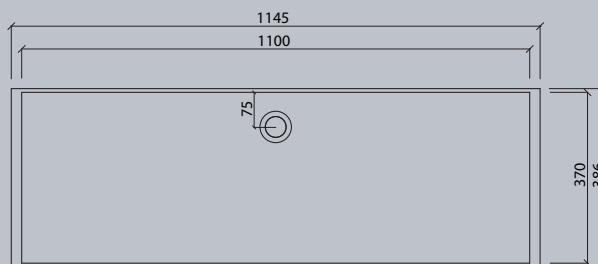

As an integral part of the washstands, VIVARI® basins are the hygienic partner in your daily life.

Washbasin design

vda

VDA 1100