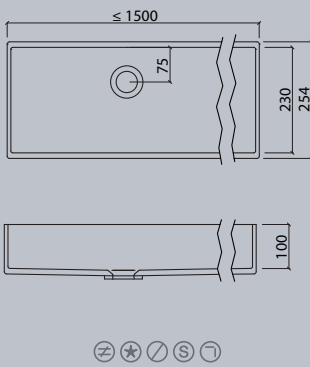

VDC x.300

VDC x.260