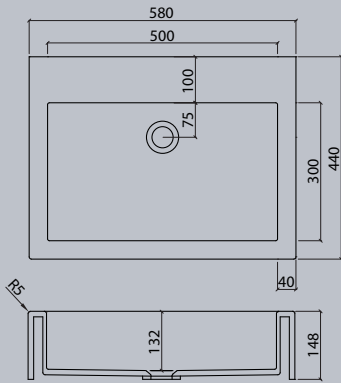

VDC x.370

Flexible lengths are possible with the VDC series. Create your own individual washstands from 300 mm to max. 1500 mm long.

VIVARI® TOP picks up the traditional shape of the washbasin. The clear emphasis on the basin shape transforms them into a contemporary design.

Sit-on basins

vdc

VDC 400.260 TOP

VDC 450.300 TOP

VDC 450 TOP

VDC 600.300 TOP

VDC 1100 TOP

VDC 500.300 TOP

Sit-on basins

vda

VDA 47 TOP

VDA 58 TOP

VDA 58.370 TOP

VDA 1100 TOP

The circle is a shape with maximum symmetry.

Sit-on basin/
Sit-on bowls