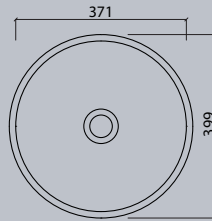

VR 24

VR 30

VR 37

Washbasin round

vr

The VR series basins adapt to every installation situation, the outlet cover is available in two formats: Standard (S) and Integrated (I).