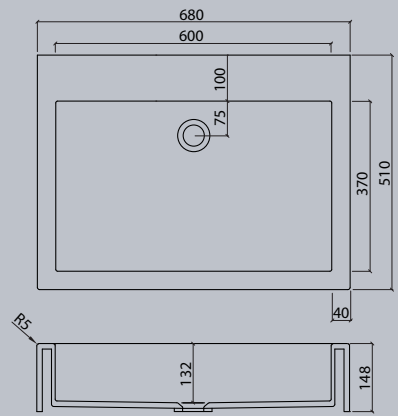

⊕ * / S L C ⊗

VDC 600 TOP