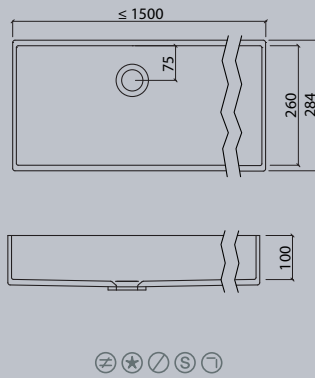

VDC x.230

VDC x.260

Flexible lengths are possible with the VDC series. Create your own individual washstands from 300 mm to max. 1500 mm long.