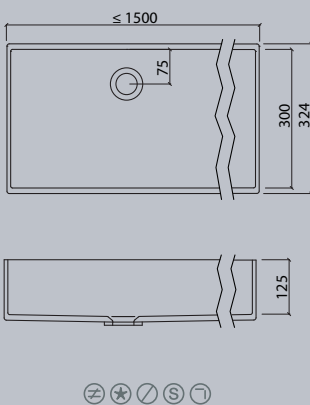

VDC x.370

Flexible lengths are possible with the VDC series. Create your own individual washstands from 300 mm to max. 1500 mm long.

VIVARI® TOP picks up the traditional shape of the washbasin. The clear emphasis on the basin shape transforms them into a contemporary design.