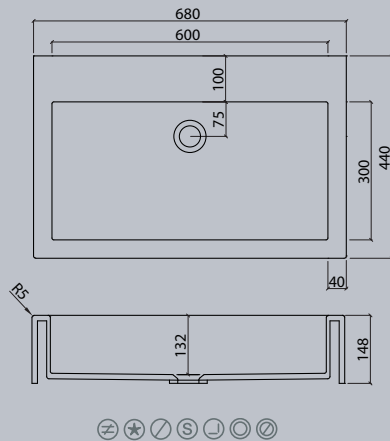

VDC x.370

Flexible lengths are possible with the VDC series. Create your own individual washstands from 300 mm to max. 1500 mm long.

VIVARI® TOP picks up the traditional shape of the washbasin. The clear emphasis on the basin shape transforms them into a contemporary design.

Sit-on basins

vdc

VDC 400.260 TOP

VDC 450.300 TOP

VDC 450 TOP

VDC 600.300 TOP

VDC 1100 TOP

VDC 500.300 TOP

Sit-on basins

vda

VDA 47 TOP

VDA 58 TOP

VDA 58.370 TOP

VDA 1100 TOP

The circle is a shape with maximum symmetry.

Sit-on basin/
Sit-on bowls