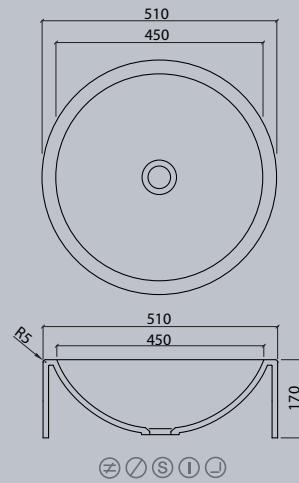

Sit-on basins

vda

VDA 47 TOP

VDA 58 TOP

VDA 58.370 TOP

VDA 1100 TOP

The circle is a shape with maximum symmetry.

Sit-on basin/
Sit-on bowls

vdr/vr

VDR 30/TOP

VDR 37/TOP

VDR 45/TOP

VR 50 FS

VR 60 FS

VDRO 30

VDRO 37