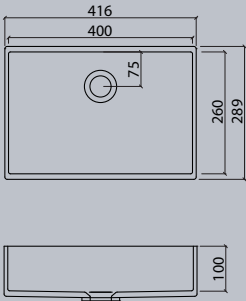

Washbasin design

vdc

VDC 400.260