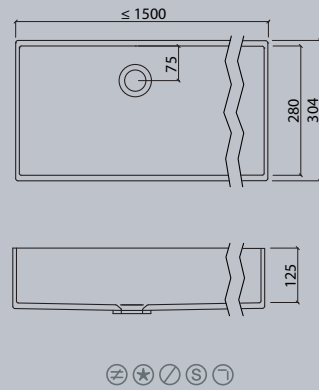

VDC x.230

VDC x.260

VDC x.280

Flexible lengths are possible with the VDC series. Create your own individual washstands from 300 mm to max. 1500 mm long.