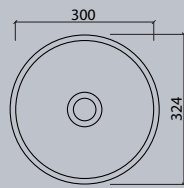

VR 24

VR 30

Washbasin round

vr

The VR series basins adapt to every installation situation, the outlet cover is available in two formats: Standard (S) and Integrated (I).