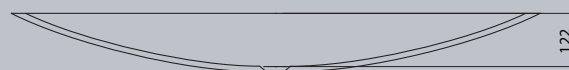

As an integral part of the washstands, VIVARI® basins are the hygienic partner in your daily life.

Washbasin design

vda

VDA 1100