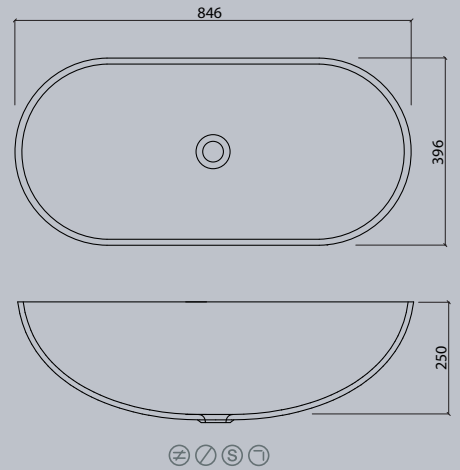

Use the VB series to individually design the washing area for your little ones according to your own ideas.

Washbasin baby

VB 85