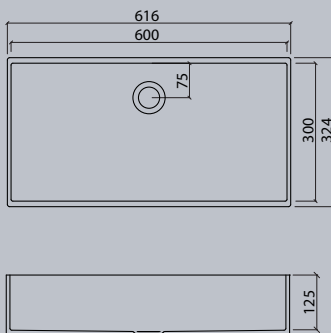

With clear geometries and deliberate emphasis on the basin shapes, the VDC series enable you to achieve individual styling in your bathroom.

Washbasin design

vdc