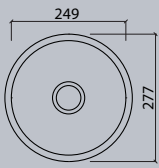

VR 24

VR 30

Washbasin round

vr

The VR series basins adapt to every installation situation, the outlet cover is available in two formats: Standard (S) and Integrated (I).