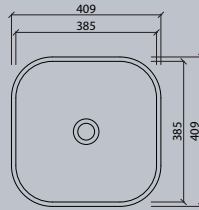

Washbasin design

vds/vdh

Opt for understatement in your bathroom with the unusual shapes of the VDS/VDH series. Use the colour diversity of the solid surface materials.