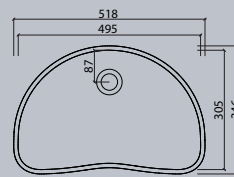

Washbasin design

vds/vdh

Opt for understatement in your bathroom with the unusual shapes of the VDS/VDH series. Use the colour diversity of the solid surface materials.